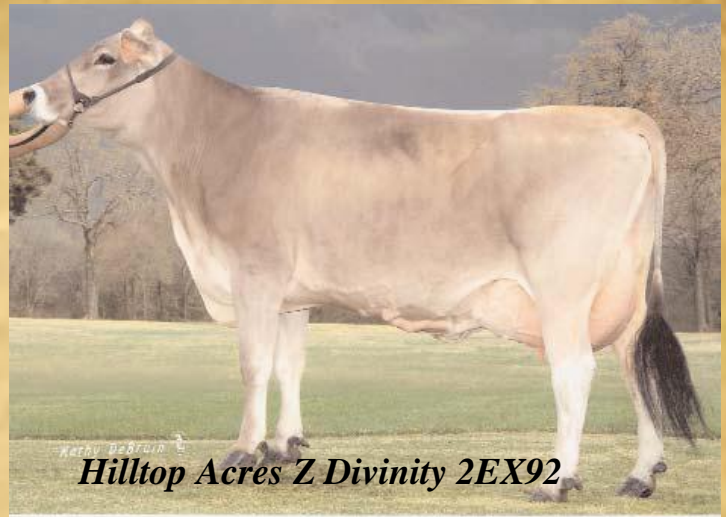

Wolfhard Schulze

**Old Mill Jetway Shiloh VG89**

Kathy Wehrum

**Hilltop Acres Z Divinity 2EX92**

***Divinity's Fancy Glenn daughter sells in the Glodal Classic sale! Don't miss this special opportunity!***